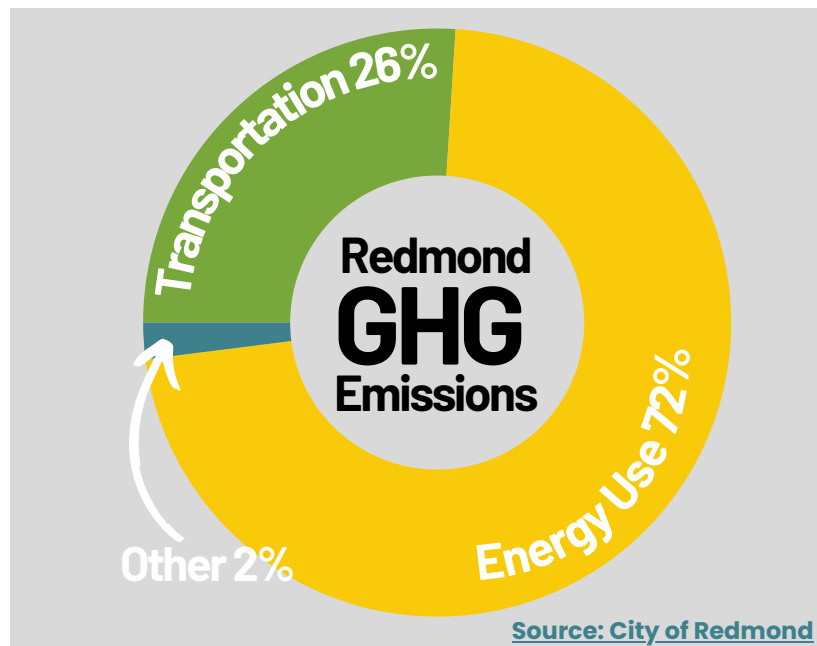

Carbon Commute Counting

It really adds up!

You Can Make A Difference.

We know you've heard all about climate change and greenhouse gases. But, what does that mean in your city?

- Hotter, drier summers
- Worse air quality
- More frequent flooding events
- Shrinking snowpack
- Less drinking water
- Loss of iconic species like *salmon*

What can you do at school?

The **Carbon Commute Count** is a campaign to count up all the carbon produced by commuting to school. Each day **TONS** of carbon are emitted by gas vehicles heading to school, in [Redmond's Environmental Sustainability Action Plan](#) our goal is to reduce these emissions by driving less. Find out how much your school emits using [our toolkit](#) and [campaign](#) and use this baseline data to inspire your peers to take lower-carbon transportation!