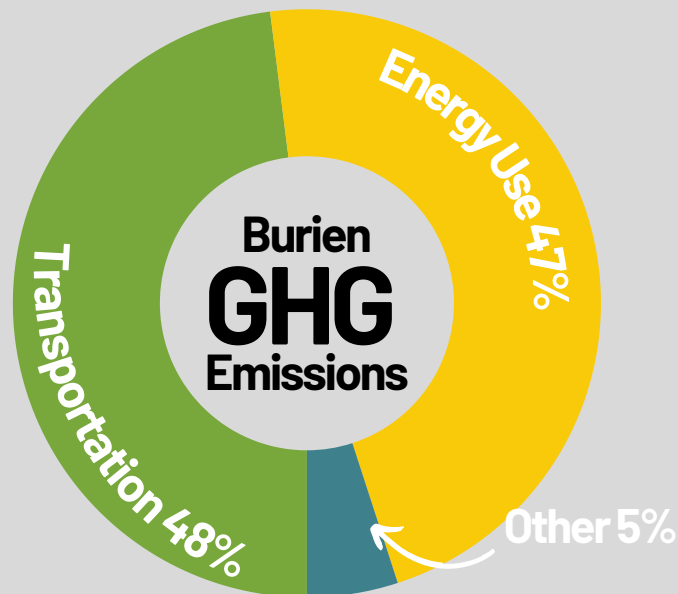

Carbon Commute Counting

It really adds up!

You Can Make A Difference.

We know you've heard all about climate change and greenhouse gases. But, what does that mean in your city?

- Hotter, drier summers
- Worse air quality
- More frequent flooding events
- Shrinking snowpack
- Less drinking water
- Loss of iconic species like *salmon*

Source: City of Burien

What can you do at school?

The **Carbon Commute Count** is a campaign to count up all the carbon produced by commuting to school. Each day **TONS** of carbon are emitted by single-occupancy gas vehicles heading to school, in [Burien's Climate Action Plan](#) our goal is to decrease these emissions. Find out how much your school emits using [our toolkit](#) and [campaign](#) and use this baseline data to inspire your peers to take lower-carbon transportation!