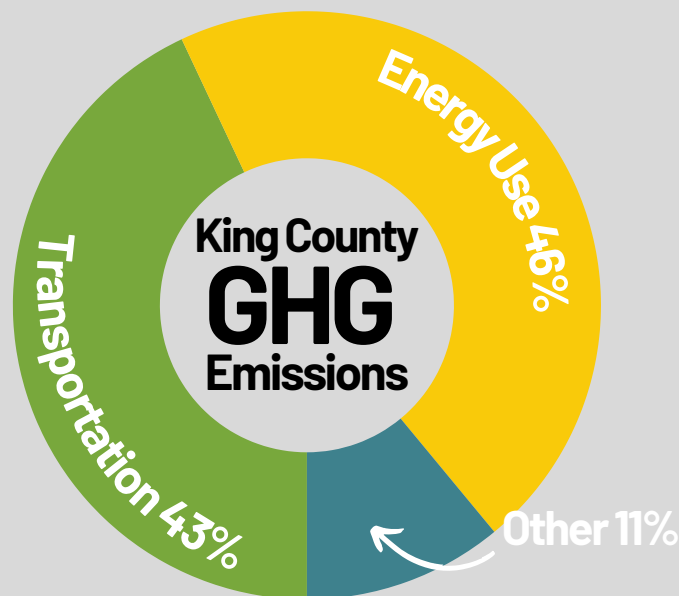

Carbon Commute Counting

It really adds up!

You Can Make A Difference.

We know you've heard all about climate change and greenhouse gases. But, what does that mean in your city?

- Hotter, drier summers
- Worse air quality
- More frequent flooding events
- Shrinking snowpack
- Less drinking water
- Loss of iconic species like *salmon*

What can you do at school?

The **Carbon Commute Count** is a campaign to count up all the carbon produced by commuting to school. Each day **TONS** of carbon are emitted by single-occupancy gas vehicles heading to school. Tukwila is a member of [King County Cities Climate Collaboration \(K4C\)](#) and made a [joint commitment](#) to decrease these emissions. Find out how much your school emits using [our toolkit](#) and [campaign](#) and use this baseline data to inspire your peers to take lower-carbon transportation!